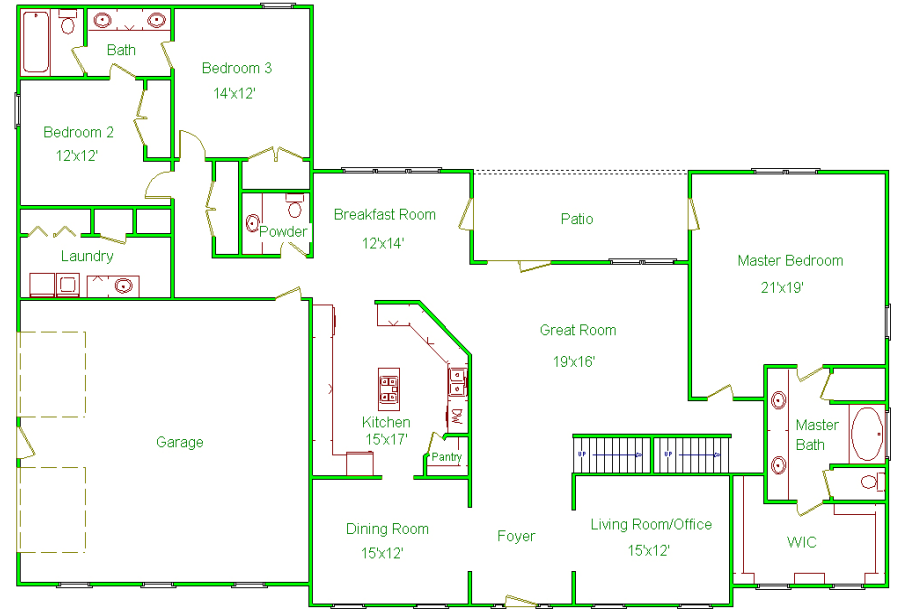

4250 Burton Ct., Mt Pleasant, TN

Priceless View!!!

See this home at www.exitrealtyking.com

4 Bed/3.5 Bath

4,387 approx. square feet

Marketed Exclusively by:

Nancy Olson

Affiliate Broker

Office: 615-302-3213

Mobile: 615-478-6020

nancyolson@exitrealtyking.com

First Floor

Second Floor

All measurements are approximate and should be verified by buyer.