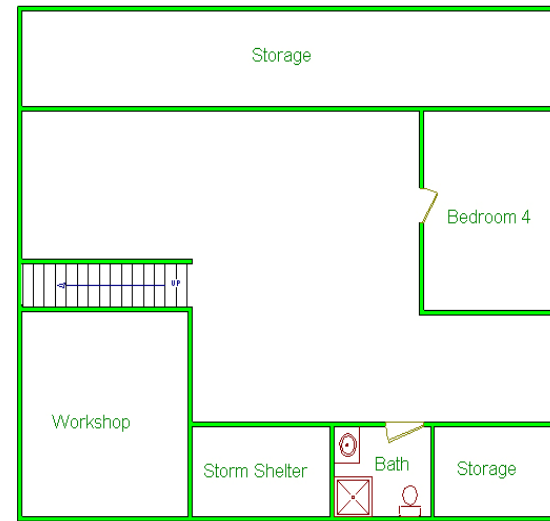

4250 Burton Ct., Mt Pleasant, TN

Priceless View!!!

See this home at www.exitrealtyking.com

4 Bed/3.5 Bath

4,387 approx. square feet

Marketed Exclusively by:

Nancy Olson

Affiliate Broker

Office: 615-302-3213

Mobile: 615-478-6020

nancyolson@exitrealtyking.com

First Floor

Second Floor

All measurements are approximate and should be verified by buyer.